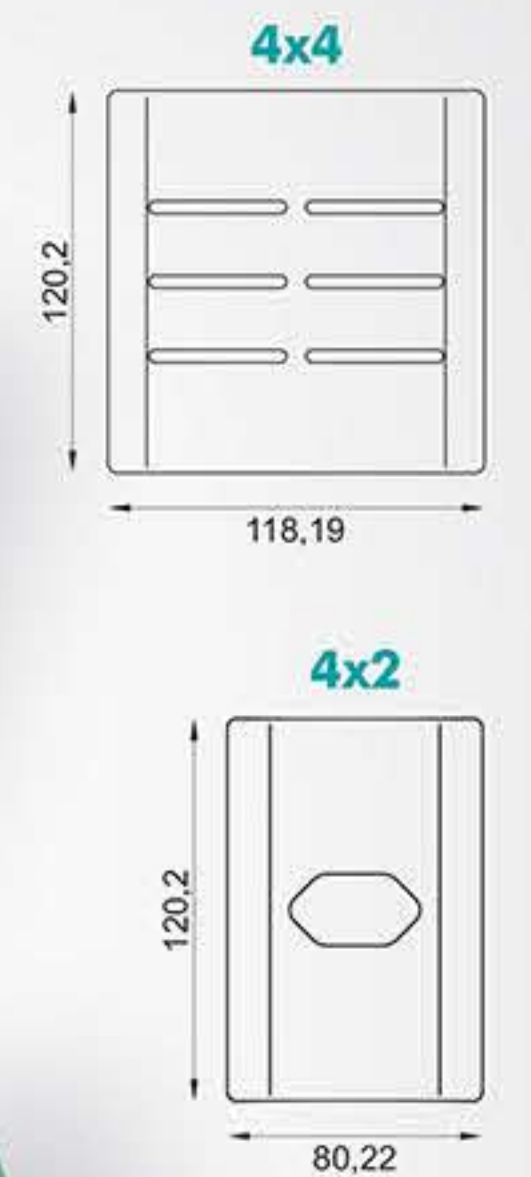

Table with 17 columns (plate types and color codes) and 24 rows (product specifications like Placa 4x2 - 1 Int. Vert. Grav. Campainha C/Sup., etc.)

Table with 17 columns (plate types and color codes) and 24 rows (product specifications like Placa 4x4 - 1 Int. + 3 Tom. C/Sup., etc.)