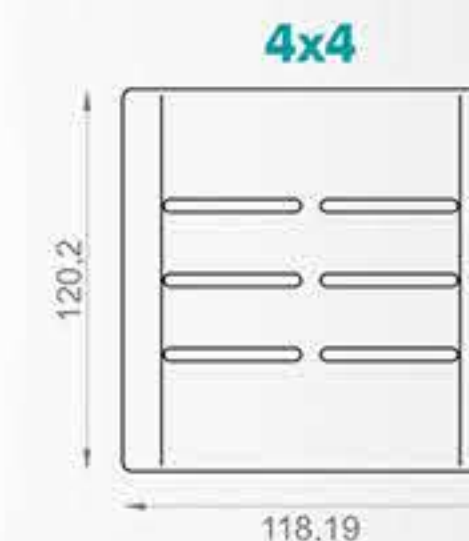

MÓDULO DIMMER TOUCH SEM AUTOMAÇÃO

	LENTE
Módulo - 1 Int. Touch Dimerizável - Intensidade 0 A 100	DC-1200/80 | DC-1200/81 | DC-1200/82 | DC-1200/83 | DC-1200/84 | DC-1200/85 | DC-1200/86