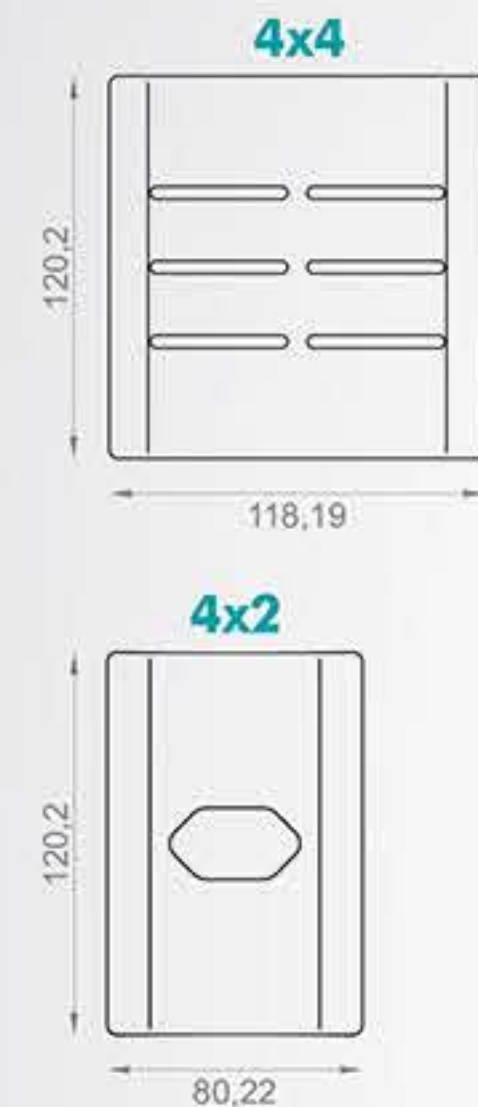

CONTROLES DE VENTILADOR

Cont. de Vent. 2 Teclas + Dimmer Rotativo Bivolt Branco C/ Branco	GB-40000/310
Cont. de Vent. 2 Teclas + Dimmer Rotativo Bivolt Preto C/ Preto	GP-40000/310
Cont. de Vent. 2 Teclas + Dimmer Rotativo Bivolt Branco C/ Cromado	GB-40000/311
Cont. de Vent. 2 Teclas + Dimmer Rotativo Bivolt Branco C/ Gold	GB-40000/312
Cont. de Vent. 2 Teclas + Dimmer Rotativo Bivolt Branco C/ Ouro Rose	GB-40000/313
Cont. de Vent. 2 Teclas + Dimmer Rotativo Bivolt Preto C/ Cromado	GP-40000/311
Cont. de Vent. 2 Teclas + Dimmer Rotativo Bivolt Preto C/ Gold	GP-40000/312
Cont. de Vent. 2 Teclas + Dimmer Rotativo Bivolt Preto C/ Ouro Rose	GP-40000/313
Cont. de Vent. 2 Teclas + Dimmer Rotativo Bivolt Dourado C/ Cromado	GD-40000/311
Cont. de Vent. 2 Teclas + Dimmer Rotativo Bivolt Dourado C/ Gold	GD-40000/312
Cont. de Vent. 2 Teclas + Dimmer Rotativo Bivolt Dourado C/ Ouro Rose	GD-40000/313
Cont. de Vent. 2 Teclas + Dimmer Rotativo Bivolt Ouro Rose C/ Cromado	GO-40000/311
Cont. de Vent. 2 Teclas + Dimmer Rotativo Bivolt Ouro Rose C/ Gold	GO-40000/312
Cont. de Vent. 2 Teclas + Dimmer Rotativo Bivolt Ouro Rose C/ Ouro Rose	GO-40000/313

PLACAS 4x2